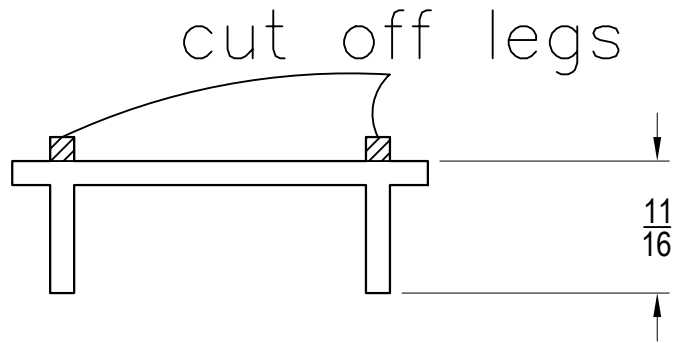

DRY GLAZED
TOP SETTING TRACK

150SDS & 350SDS DRY GLAZED
BOTTOM SETTING TRACK

DRY GLAZED
TOP SETTING TRACK

175SDS & 375SDS DRY GLAZED
BOTTOM SETTING TRACK