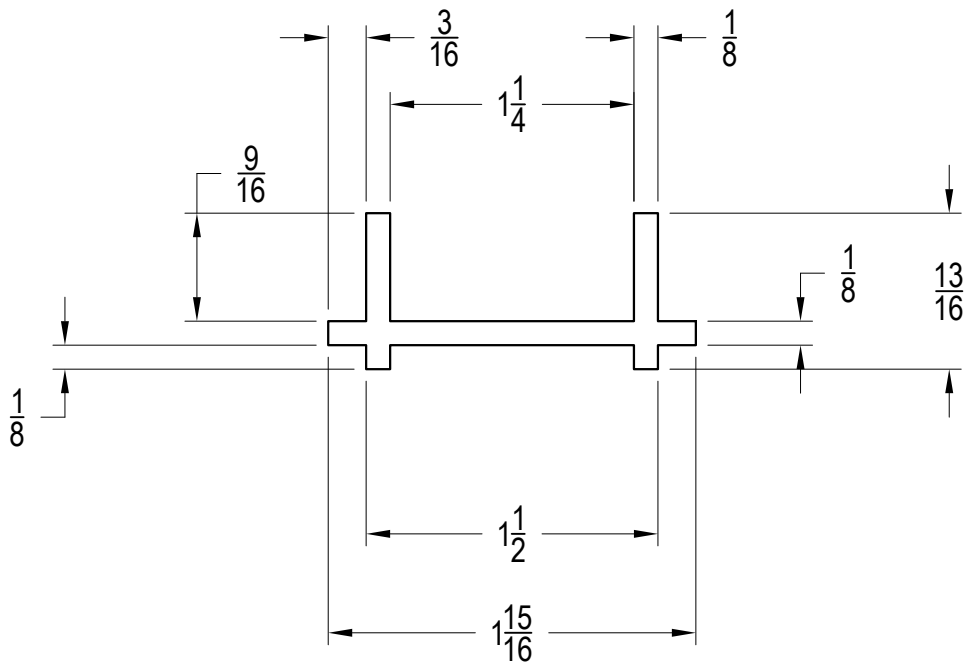

DRY GLAZED
TOP SETTING TRACK

150SDS & 350SDS DRY GLAZED
BOTTOM SETTING TRACK

DRY GLAZED
TOP SETTING TRACK

175SDS & 375SDS DRY GLAZED
BOTTOM SETTING TRACK