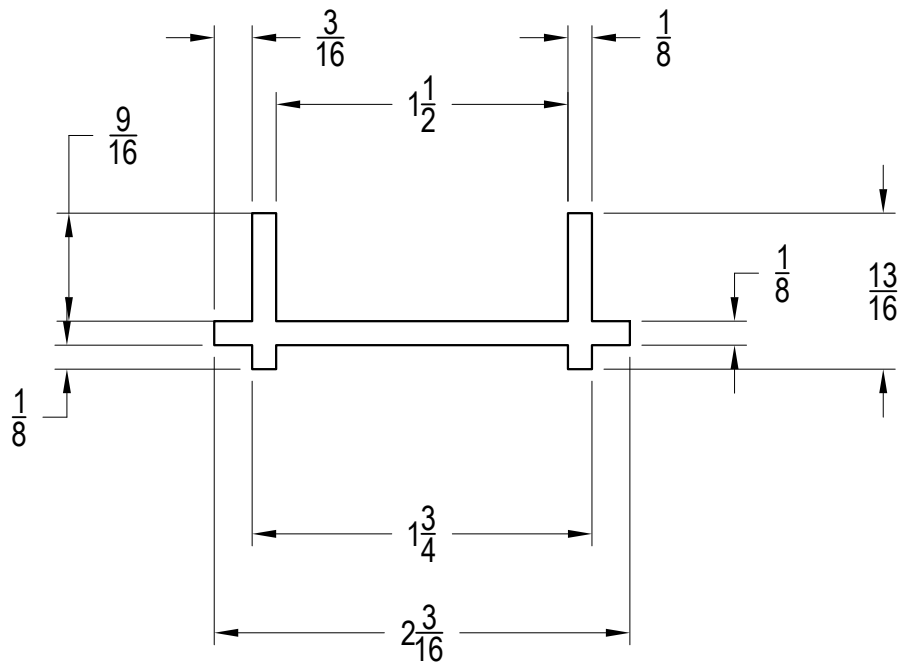

DRY GLAZED
TOP SETTING TRACK

150SDS & 350SDS DRY GLAZED
BOTTOM SETTING TRACK

DRY GLAZED
TOP SETTING TRACK

175SDS & 375SDS DRY GLAZED
BOTTOM SETTING TRACK