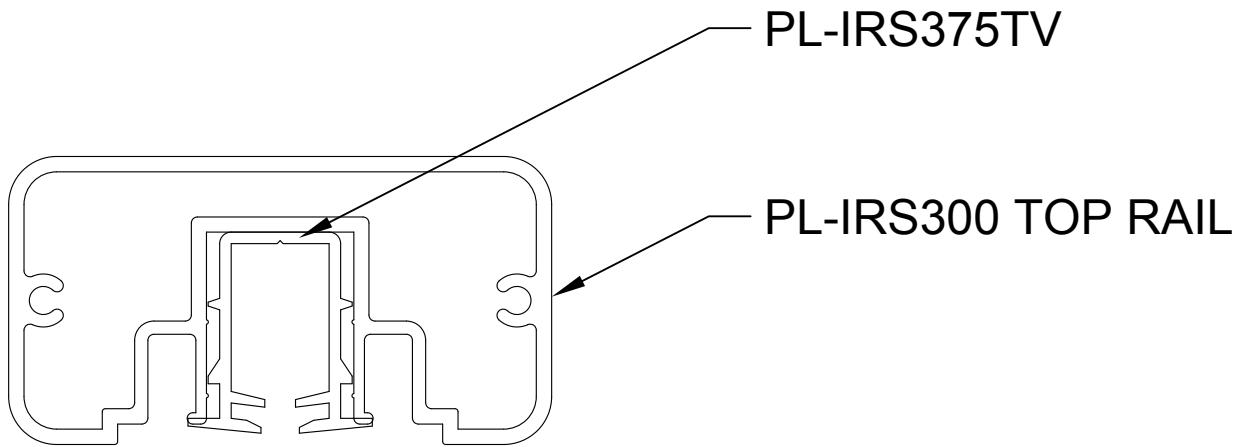

PL-IRS375TV TOP VINYL

PRL GLASS SYSTEMS INC.

Web Site: www.prlglass.com

www.prlaluminum.com

Telephone : (877) 775-25856
Fax No. : (626) 968-95256

251 Mason Way
City of industry, C.A.

TITLE INFINITY RAILING SYSTEM
ROUND & SQUARED TOP RAIL
STANDARD DRAWING

SCALE XXXXX

DATE 1/28/2011

DRAFTPERSON X

INFINITY RAILING SYSTEM
PL-IRS375TV TOP VINYL

DRAWING NAME
INFINITY Aluminum Railing System.dwg

01-28-11