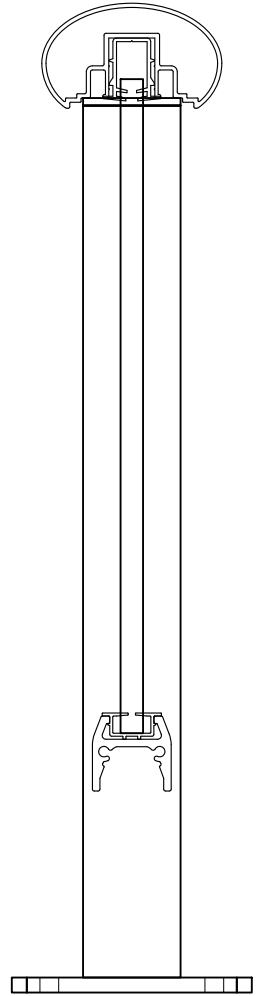

PL-IRS200 SERIES TOP RAIL

PL-IRS250 SERIES TOP RAIL

PL-IRS300 SERIES TOP RAIL

PL-IRS350 SERIES TOP RAIL

PRL GLASS SYSTEMS INC.

Web Site: www.prlglass.com

www.prlaluminum.com

Telephone : (877) 775-25856
Fax No. : (626) 968-95256

251 Mason Way
City of industry, C.A.

TITLE INFINITY RAILING SYSTEM
ROUND & SQUARED TOP RAIL
STANDARD DRAWING

SCALE XXXXX

DATE 1/28/2011

DRAFTPERSON X

INFINITY RAILING SYSTEM

200
250
300
350

DRAWING NAME
INFINITY Aluminum Railing System.dwg

www.prlaluminum.com

Telephone : (877) 775-25856
Fax No. : (626) 968-95256

251 Mason Way
City of industry, C.A.

TITLE INFINITY RAILING SYSTEM
ROUND & SQUARED TOP RAIL
STANDARD DRAWING

SCALE XXXXX

DATE 1/28/2011