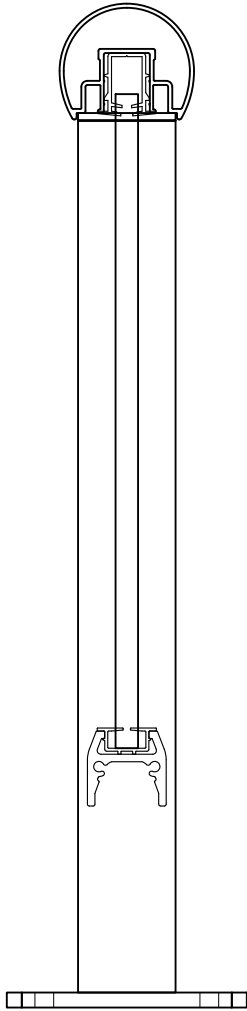

PL-IRS200 SERIES TOP RAIL

PL-IRS250 SERIES TOP RAIL

PL-IRS300 SERIES TOP RAIL

PL-IRS350 SERIES TOP RAIL

PRL GLASS SYSTEMS INC.

Web Site: www.prlglass.com

www.prlaluminum.com

Telephone : (877) 775-25856
Fax No. : (626) 968-95256

251 Mason Way
City of industry, C.A.

TITLE INFINITY RAILING SYSTEM
ROUND & SQUARED TOP RAIL
STANDARD DRAWING

SCALE XXXXX

DATE 1/28/2011

DRAFTPERSON X

INFINITY RAILING SYSTEM

200
250
300
350

DRAWING NAME
INFINITY Aluminum Railing System.dwg

www.prlaluminum.com

Telephone : (877) 775-25856
Fax No. : (626) 968-95256

251 Mason Way
City of industry, C.A.

TITLE INFINITY RAILING SYSTEM
ROUND & SQUARED TOP RAIL
STANDARD DRAWING

SCALE XXXXX

DATE 1/28/2011