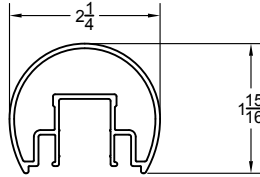

PL-IRS350 SERIES TOP RAIL