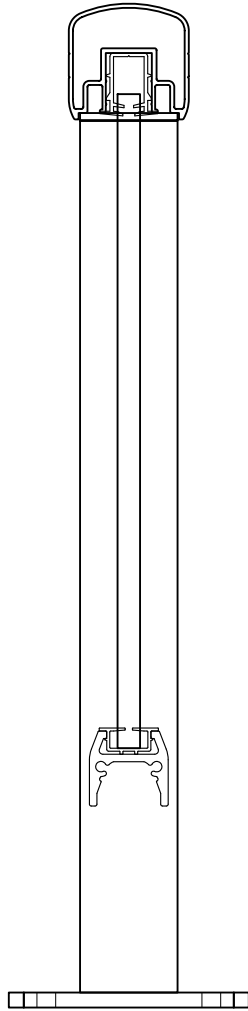

PL-IRS200 SERIES TOP RAIL

PL-IRS250 SERIES TOP RAIL

PL-IRS300 SERIES TOP RAIL

PL-IRS350 SERIES TOP RAIL

PRL GLASS SYSTEMS INC.

Web Site: www.prlglass.com

www.prlaluminum.com

Telephone : (877) 775-25856
Fax No. : (626) 968-95256

251 Mason Way
City of industry, C.A.

TITLE INFINITY RAILING SYSTEM
ROUND & SQUARED TOP RAIL
STANDARD DRAWING

SCALE XXXXX

DATE 1/28/2011

DRAFTPERSON X

INFINITY RAILING SYSTEM

200
250
300
350

DRAWING NAME
INFINITY Aluminum Railing System.dwg