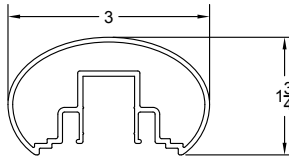

PL-IRS300 SERIES TOP RAIL

PL-IRS100 BOTTOM RAIL

PRL GLASS SYSTEMS INC.

Web Site: www.prlglass.com

www.prlaluminum.com

Telephone : (877) 775-25856
Fax No. : (626) 968-95256

251 Mason Way
City of industry, C.A.

TITLE INFINITY RAILING SYSTEM
ROUND & SQUARED TOP RAIL
STANDARD DRAWING

SCALE XXXXX

DATE 1/28/2011

DRAFTPERSON X

INFINITY RAILING SYSTEM

200

250

300

350

DRAWING NAME

INFINITY Aluminum Railing System.dwg

PRL GLASS SYSTEMS INC.

01-28-11