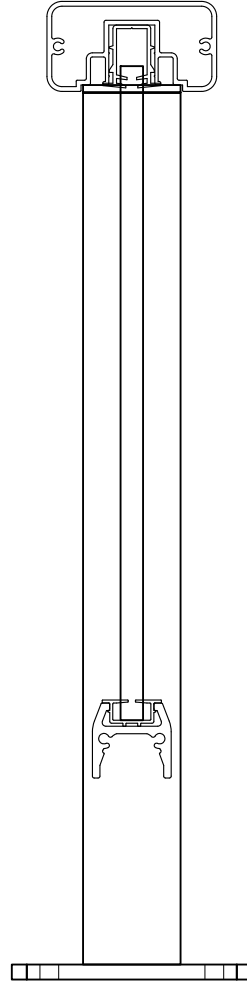

PL-IRS200 SERIES TOP RAIL

PL-IRS250 SERIES TOP RAIL

PL-IRS300 SERIES TOP RAIL

PL-IRS350 SERIES TOP RAIL

PRL GLASS SYSTEMS INC.

Web Site: www.prlglass.com

www.prlaluminum.com

Telephone : (877) 775-25856
Fax No. : (626) 968-95256

251 Mason Way
City of industry, C.A.

TITLE INFINITY RAILING SYSTEM
ROUND & SQUARED TOP RAIL
STANDARD DRAWING

SCALE XXXXX

DATE 1/28/2011

DRAFTPERSON X

INFINITY RAILING SYSTEM

200
250
300
350

DRAWING NAME
INFINITY Aluminum Railing System.dwg